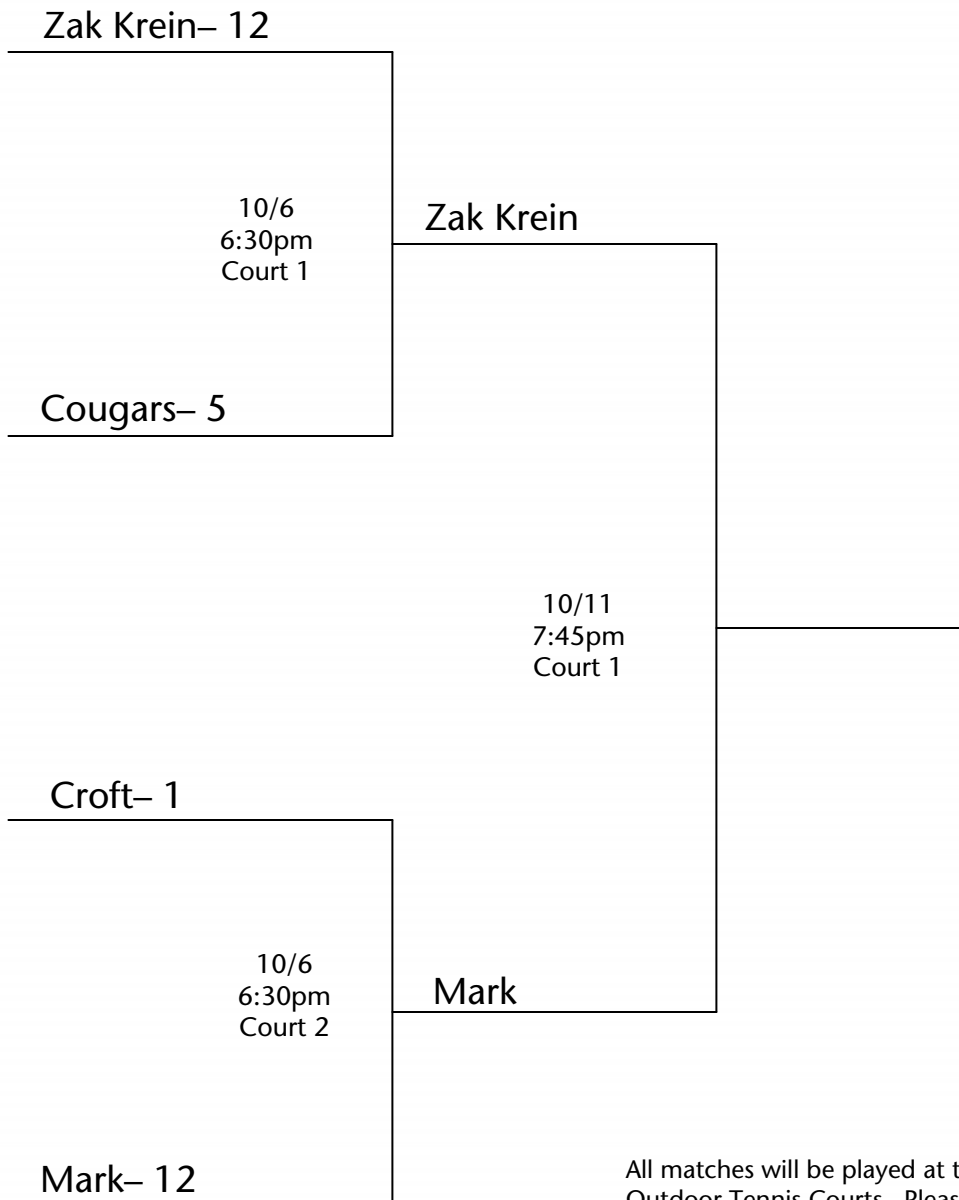

Tennis Playoffs

Men's Singles Competitive Bracket • Fall 2009

World Class. Face to Face.

All matches will be played at the SRC Outdoor Tennis Courts. Please check -in with the supervisor onsite prior to your match.
NO ID, NO PLAY, NO EXCEPTIONS