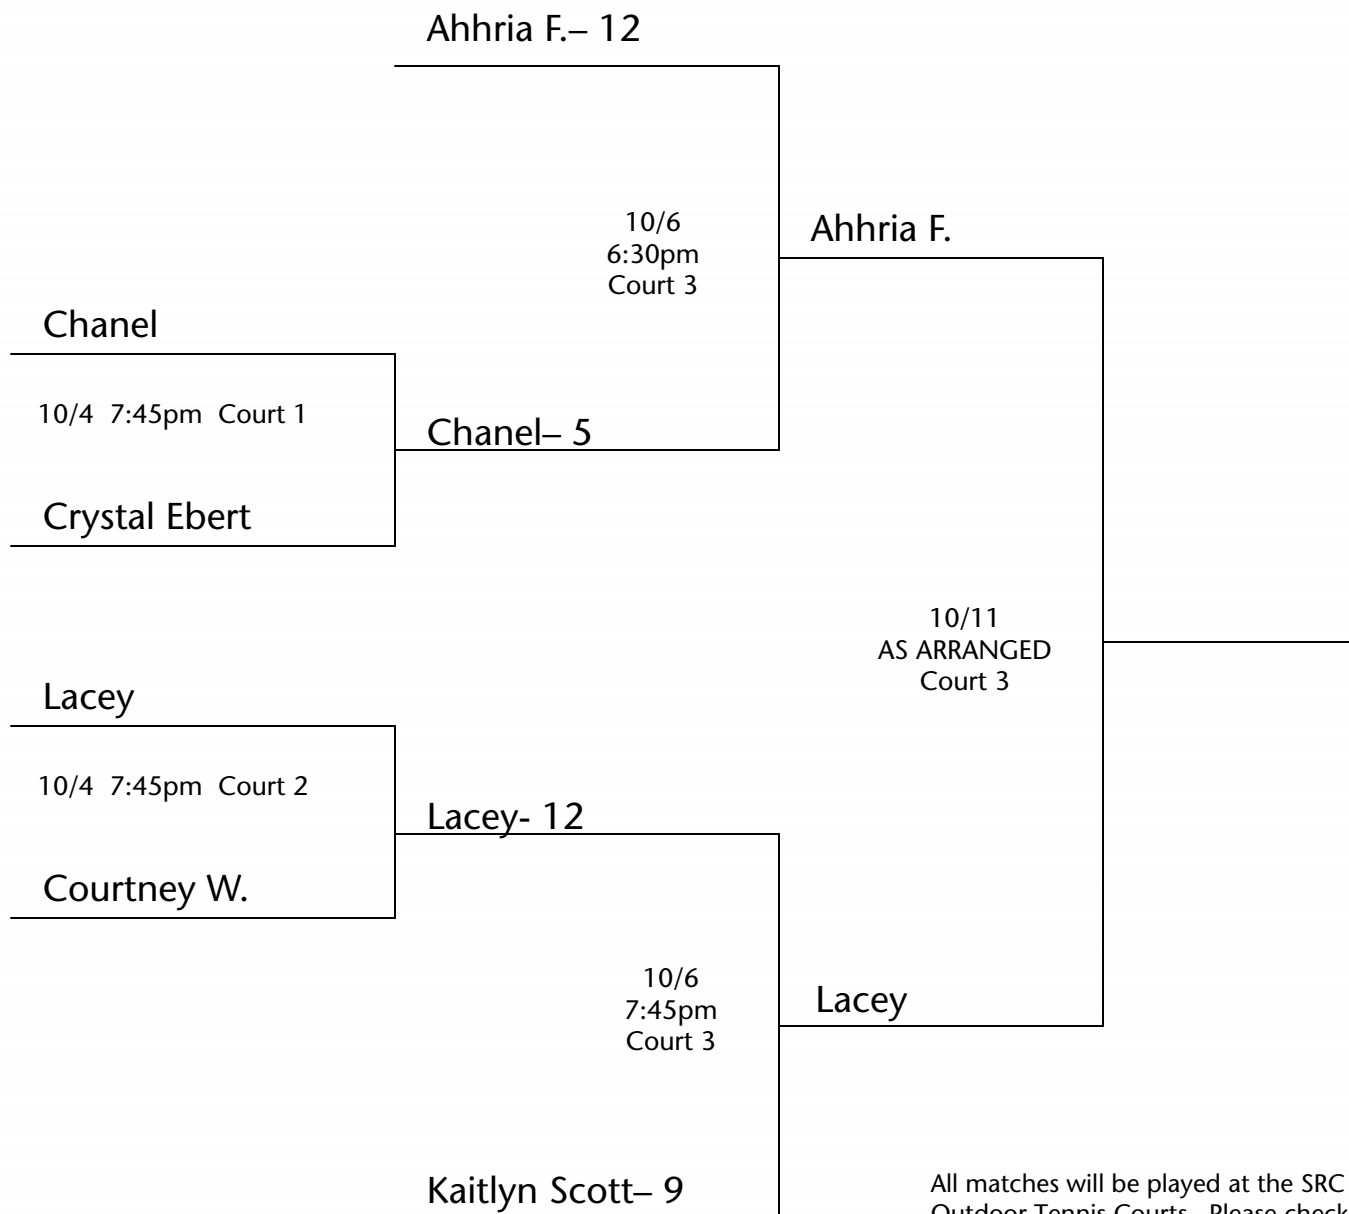

# Tennis Playoffs

## Women's Singles Bracket • Fall 2009

World Class. Face to Face.

All matches will be played at the SRC Outdoor Tennis Courts. Please check -in with the supervisor onsite prior to your match.  
NO ID, NO PLAY, NO EXCEPTIONS